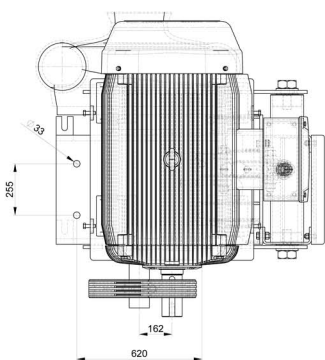

FRONT VIEW

SIDE VIEW

SECTION B-B  
SCALE 1:7

TOP VIEW

ISOMETRIC VIEW

## V-BASE

FRONT VIEW

SIDE VIEW

TOP VIEW

ISOMETRIC VIEW

DETAIL B  
SCALE 1:5