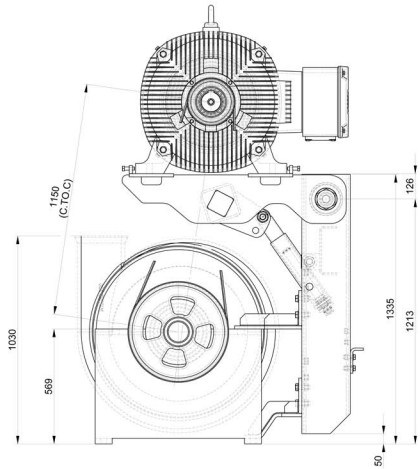

FRONT VIEW

SIDE VIEW

SECTION B-B  
SCALE 1:7

TOP VIEW

ISOMETRIC VIEW

## V-BASE

FRONT VIEW

SIDE VIEW

TOP VIEW

ISOMETRIC VIEW

DETAIL B  
SCALE 1:5